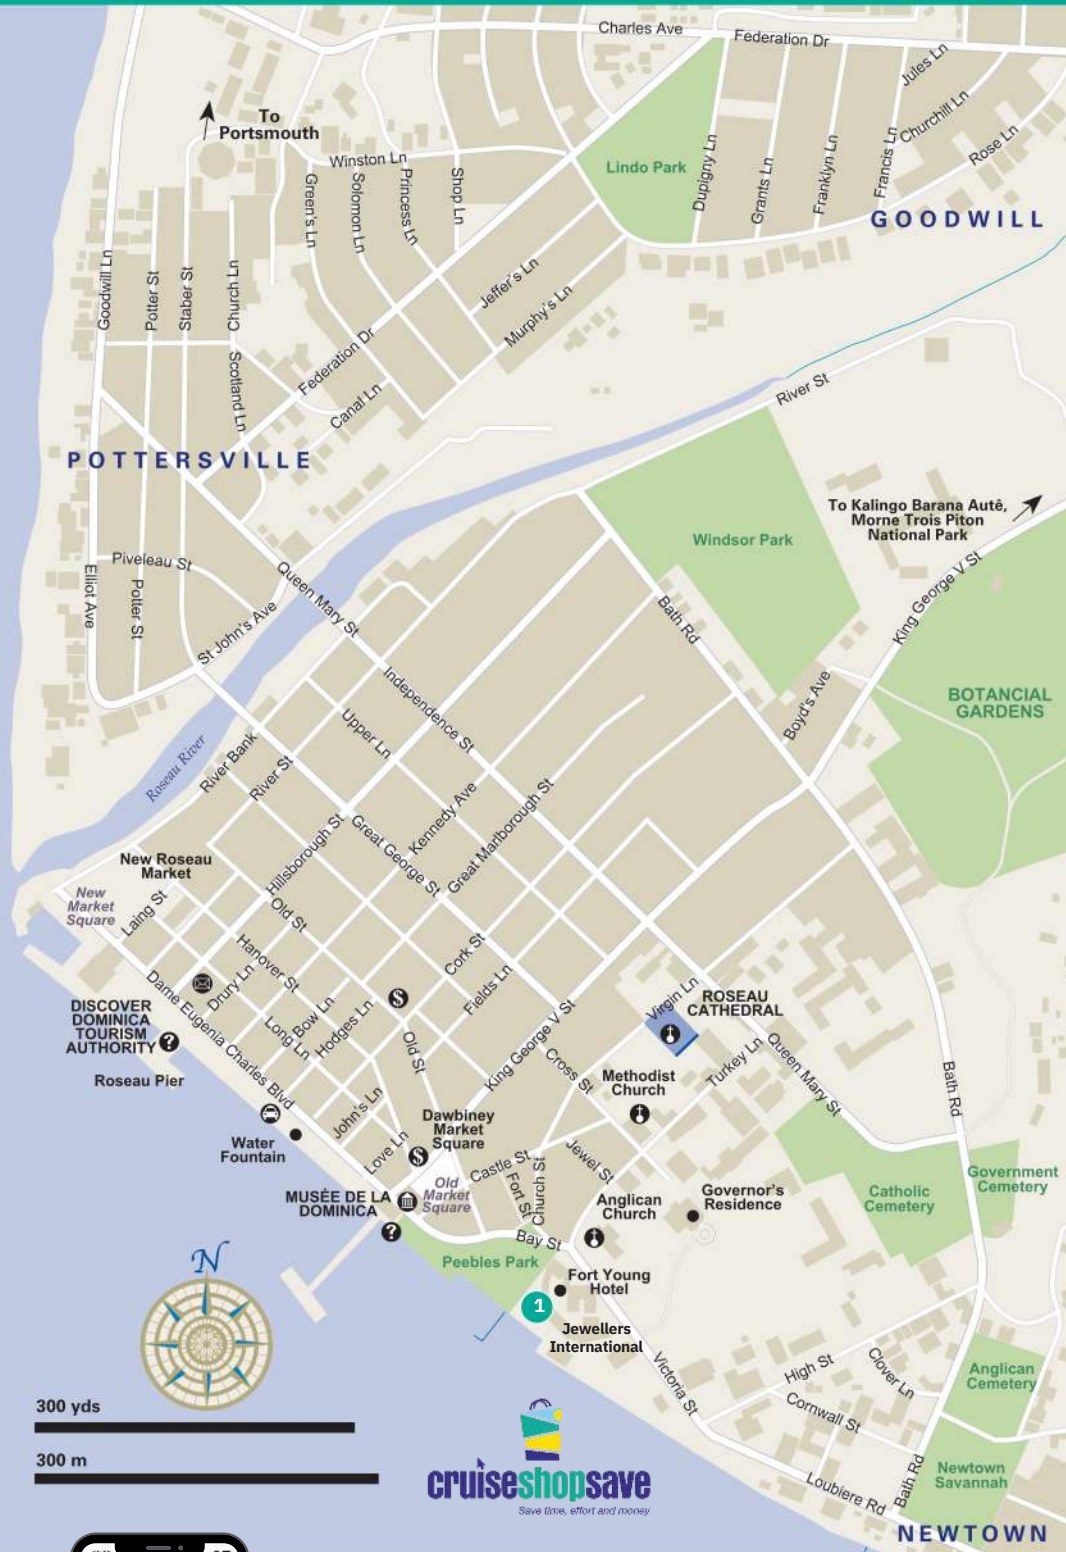

Your Port and Shopping Map

Roseau, Dominica

This map, prepared by Cruise Shop Save, is designed to enhance your port visit. Information and prices are subject to change without notice, and we cannot assume responsibility for any discrepancies. Thank you for understanding. For inquiries, contact us at Hello@cruiseshopsave.com. © Cruise Shop Save | All Rights Reserved.

Shops

1 Jewellers International - Discover Luxury, Discover Dominica

Key to symbols

- Taxi Stand
- Church
- Tourist Information
- Museum
- Bank
- Post Office

To further enhance your cruise experience download the FREE CruiseLegend App