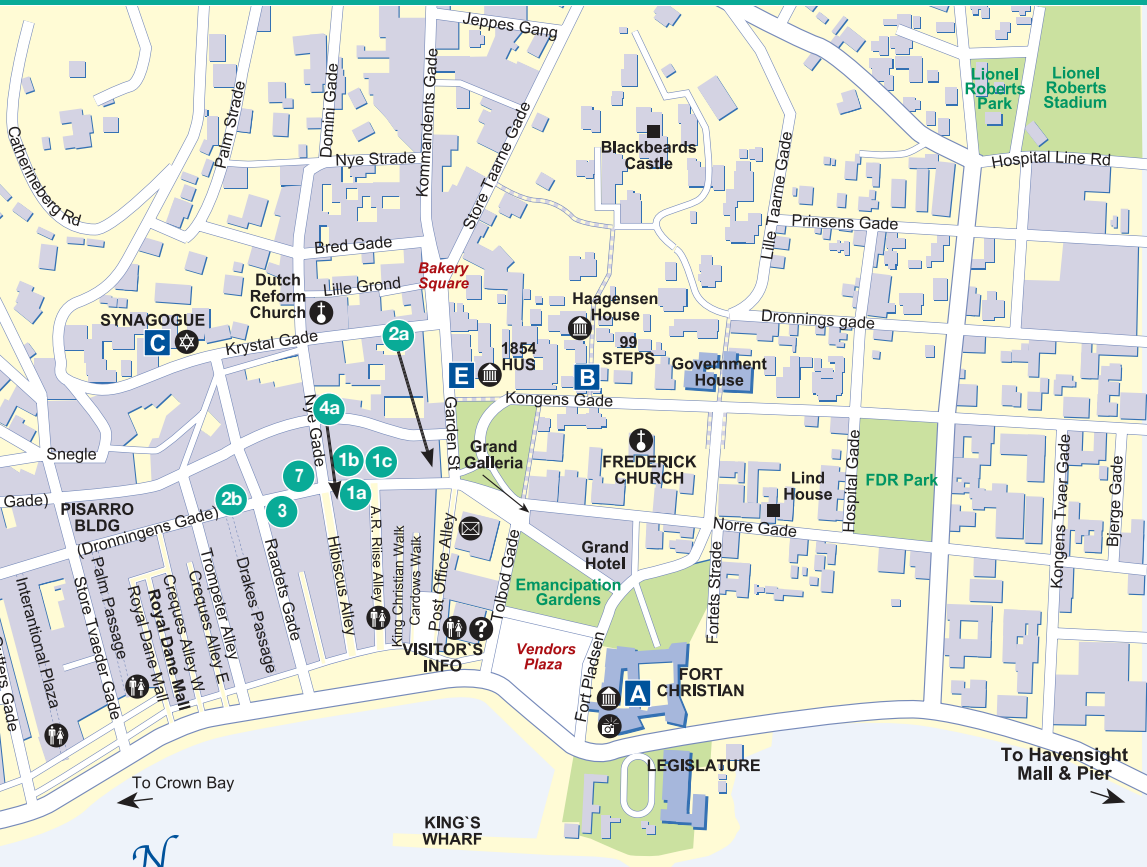

# Your Port and Shopping Map

# St Thomas, U.S.V.I

## Major Attractions

- A** Fort Christian
- B** 99 Steps
- C** Synagogue
- D** Paradise Point Skydive
- E** 1854 Huts

## Key to symbols

- ?** Tourist Information
- ✉** Post Office
- 🏞** Scenic Viewpoint
- 🚻** Toilets
- 💰** Bank
- ☎** Telephones
- 🏛** Museum
- ⛪** Church
- 🕍** Synagogue

This map is specially prepared by Cruise Shop Save and is intended to assist you during your visit to this port. Please note that the information and prices provided in this map are subject to change without notice. We apologize for any inconvenience, but Cruise Shop Save cannot accept responsibility for any deviations. Thank you. CustomerService@cruiseshopsave.com