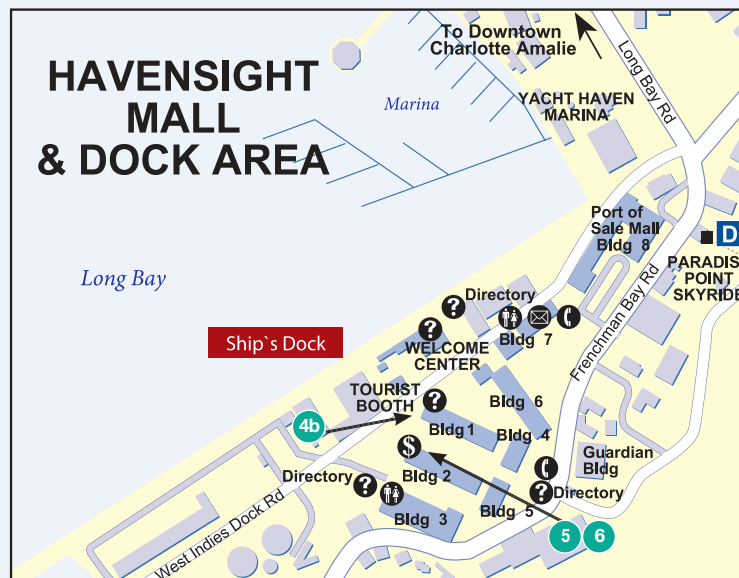

# Your Port and Shopping Map

# St Thomas, U.S.V.I

## Major Attractions

- A** Fort Christian
- B** 99 Steps
- C** Synagogue
- D** Paradise Point Skydive
- E** 1854 Huts

## Key to symbols

- ?** Tourist Information
- ✉** Post Office
- 🏞** Scenic Viewpoint
- 🚻** Toilets
- 💰** Bank
- ☎** Telephones
- 🏛** Museum
- ⛪** Church
- 🕍** Synagogue

This map is specially prepared by Cruise Shop Save and is intended to assist you during your visit to this port. Please note that the information and prices provided in this map are subject to change without notice. We apologize for any inconvenience, but Cruise Shop Save cannot accept responsibility for any deviations. Thank you. CustomerService@cruiseshopsave.com