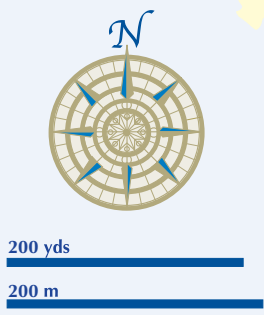

Your Port and Shopping Map

Gustavia, St Barth's

Shops

1 Ligne St Barth

L I G N E®
ST BARTH
The Spirit of Nature

Major Attractions

- A Musee Municipal de Saint-Barth
- B Swedish Clock Tower
- C Shell Beach

Key to symbols

- ? Tourist Information
- ✉ Post Office
- $ Bank
- 🏛 Museum
- ⛪ Church

This map is specially prepared by Cruise Shop Save and is intended to assist you during your visit to this port. Please note that the information and prices provided in this map are subject to change without notice. We apologize for any inconvenience, but Cruise Shop Save cannot accept responsibility for any deviations. Thank you. CustomerService@cruiseshopsave.com

Trusted Stores for great savings and service